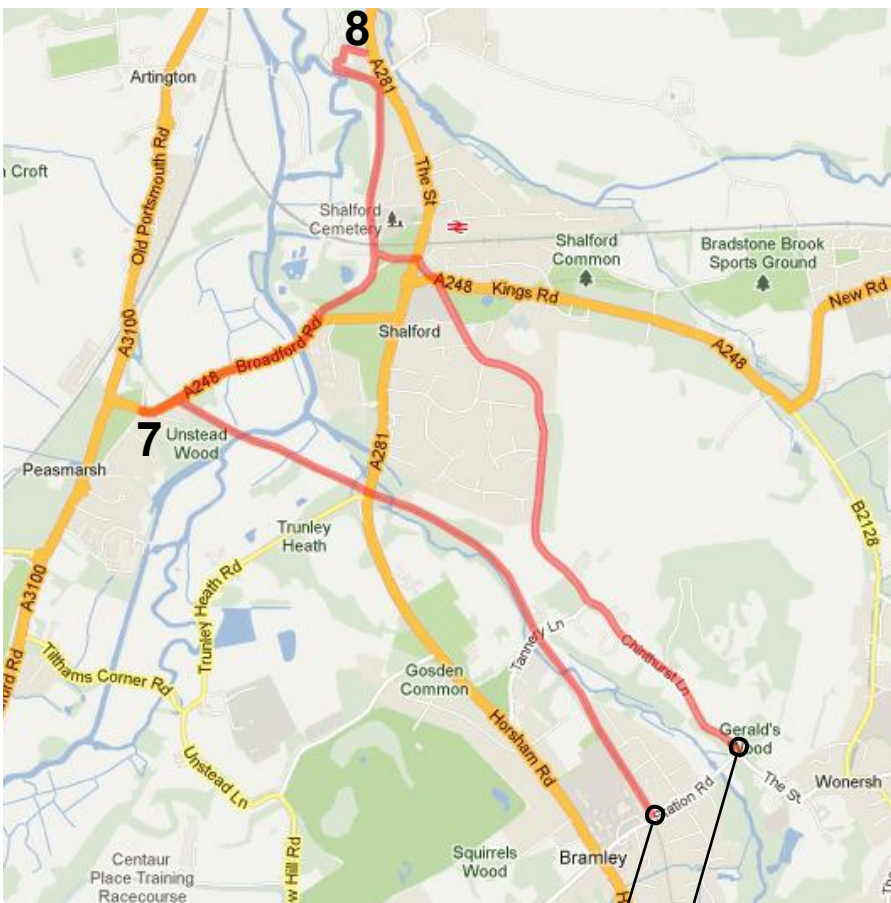

CYCLE ROUTE AROUND WONERSH

1. URC, Wondersh
2. St. Martin, Blackheath
3. Christ Church, Shamley Green
- 3a. St Andrew's, Grafham
4. St. Thomas More, Bramley
5. Holy Trinity, Bramley
6. St. John, Wondersh
7. St Michael, Peasmarsh
8. St. Mary, Shalford

**Extra loop
to Shalford**

**Main
Circuit**

**Option to
Grafham**