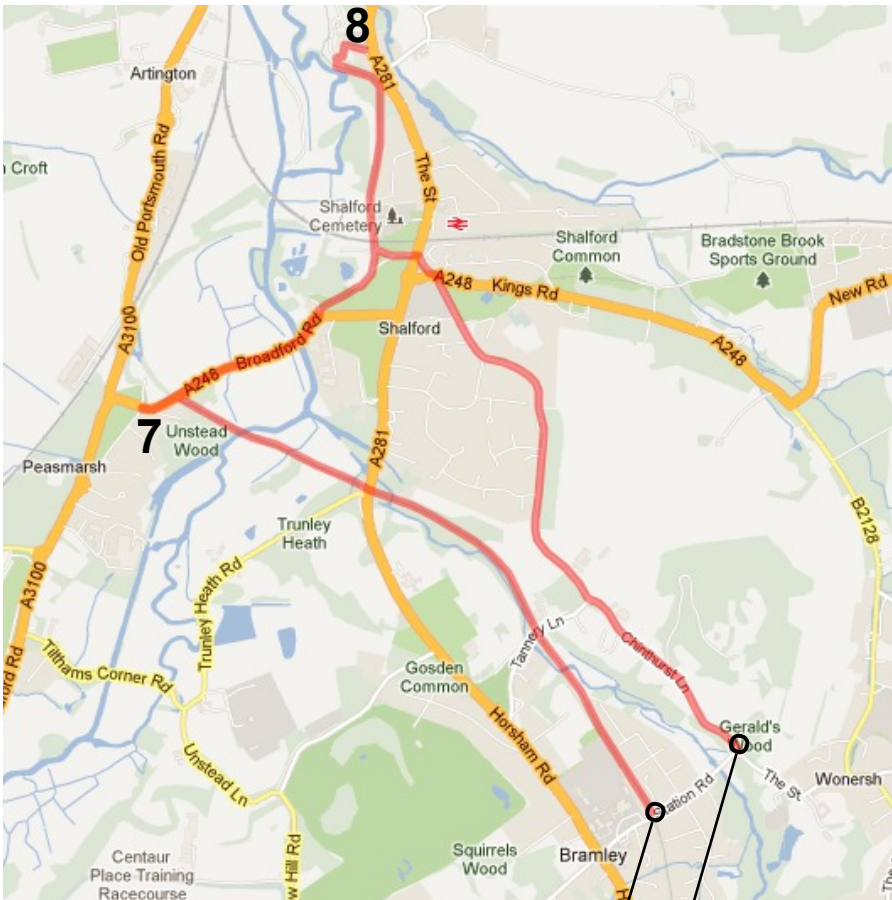

# CYCLE ROUTE AROUND WONERSH

1. URC, Wondersh
2. St. Martin, Blackheath
3. Christ Church, Shamley Green
4. St. Thomas More, Bramley
5. Holy Trinity, Bramley
6. St. John, Wondersh
7. St Michael, Peasmarsh
8. St. Mary, Shalford

**Extra loop  
to Shalford**

**Main  
Circuit**