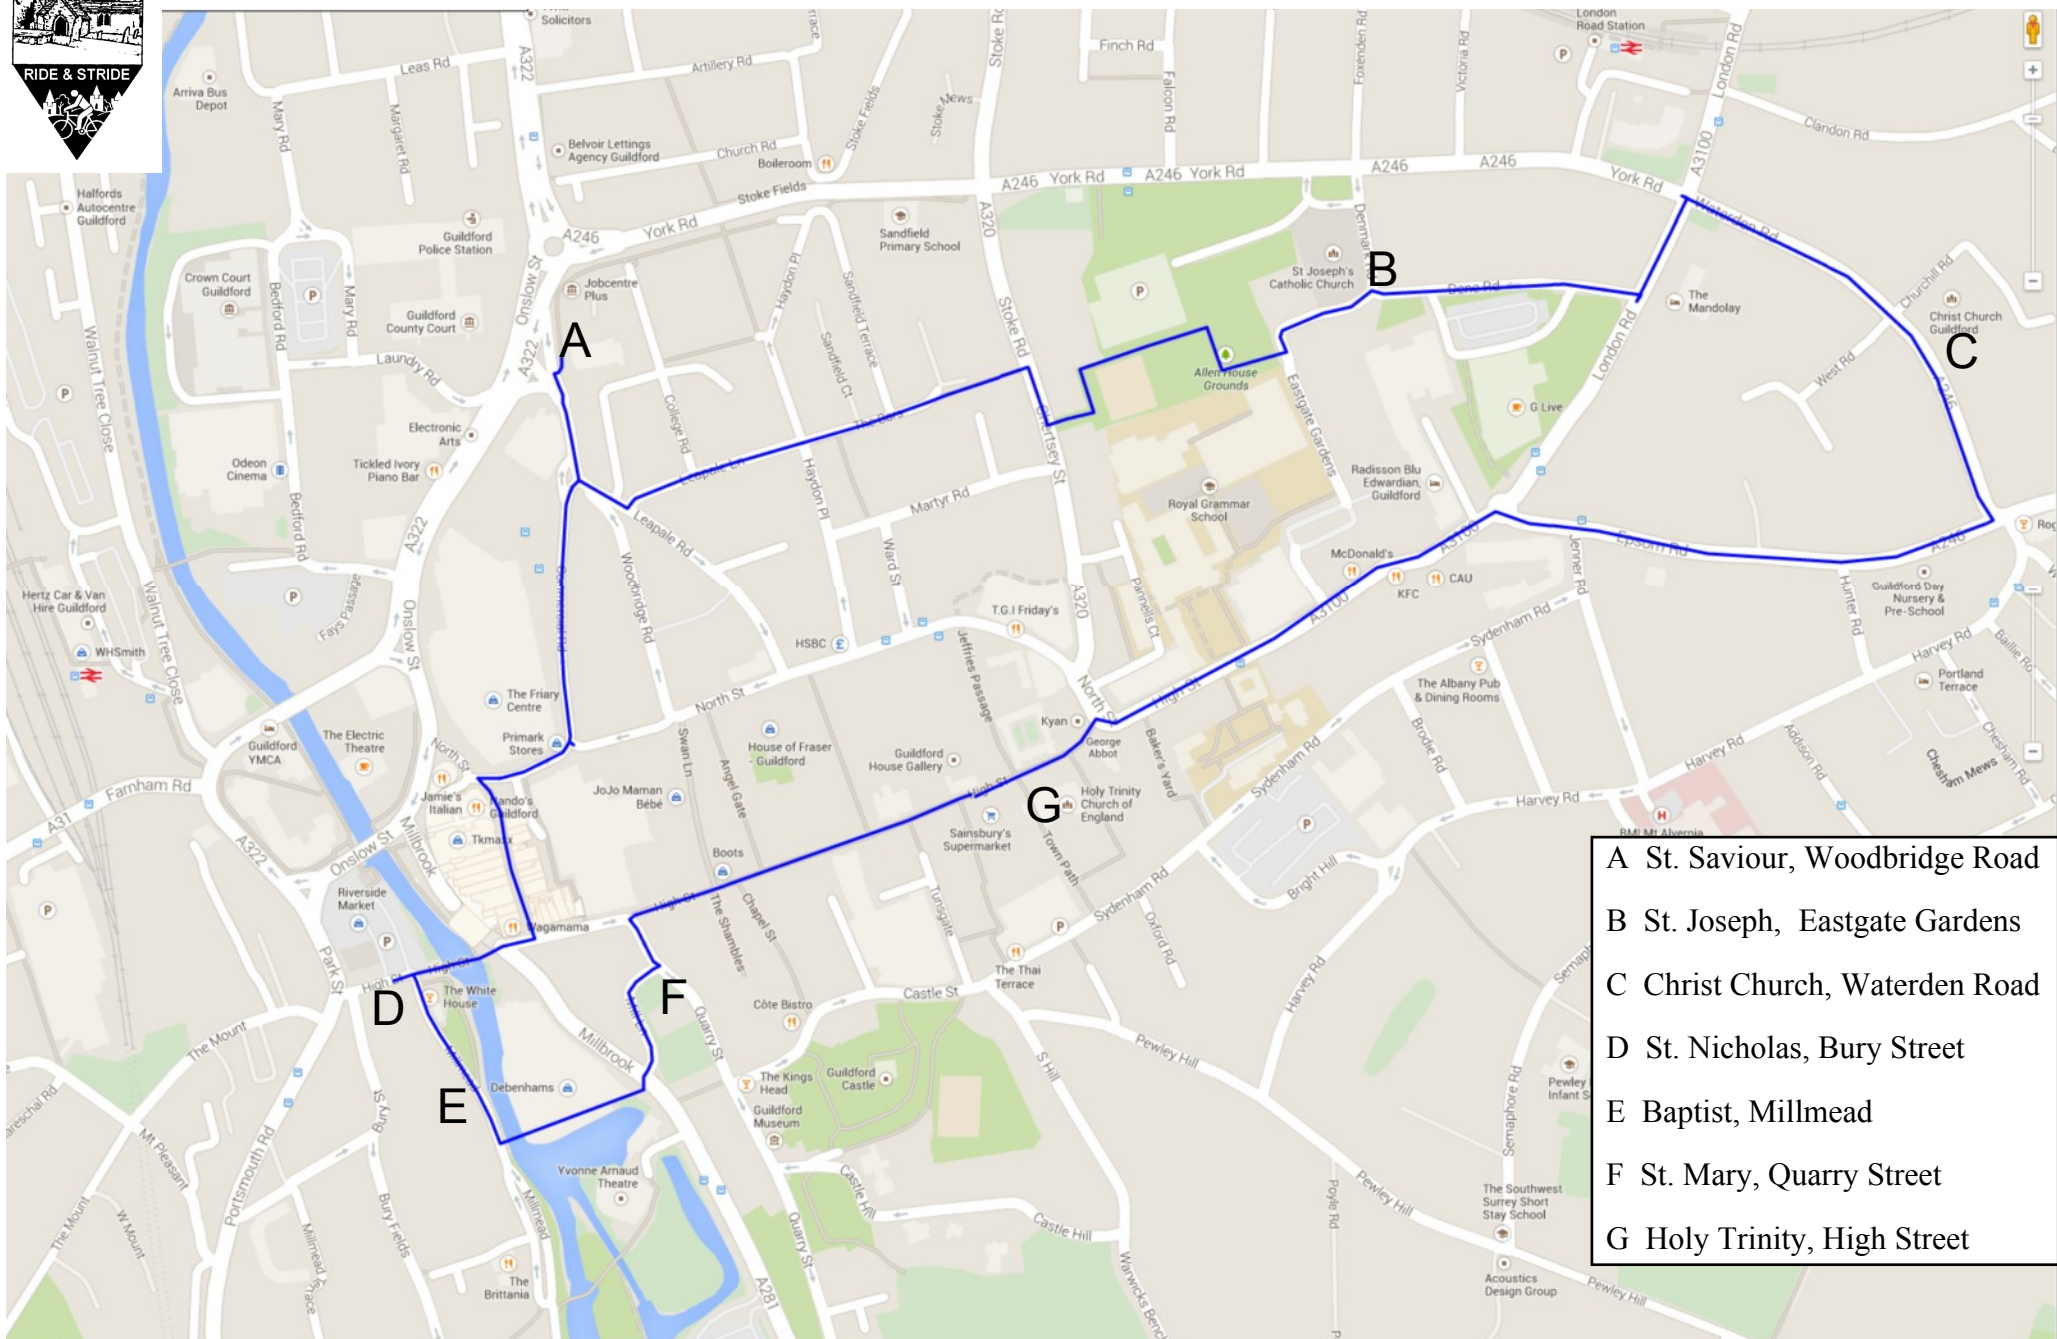

Circular walking route around the centre of Guildford

- A St. Saviour, Woodbridge Road
- B St. Joseph, Eastgate Gardens
- C Christ Church, Waterden Road
- D St. Nicholas, Bury Street
- E Baptist, Millmead
- F St. Mary, Quarry Street
- G Holy Trinity, High Street